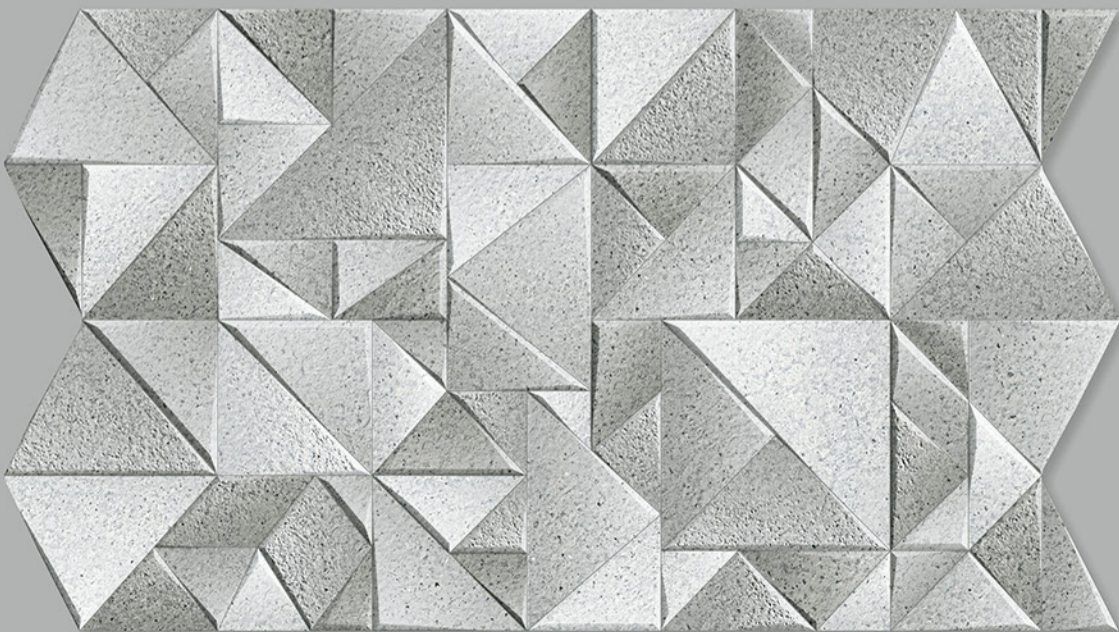

Random design

High Definition

Digital tech.

Wall Tiles

NOVALAKE
CERAMICA

12"x22"

Indian diamond - 12

INDIAN DIAMOND
COLLECTION - 2022