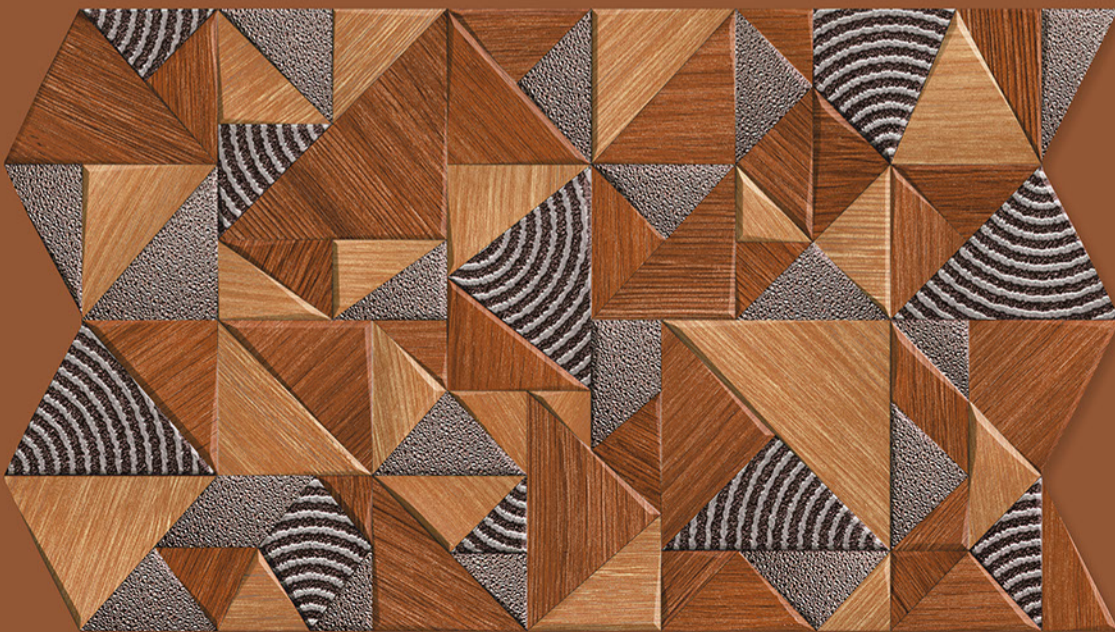

INDIAN DIAMOND
COLLECTION - 2022

Random design

High Definition

Digital tech.

Wall Tiles

Crafted
from the glory"

NOVALAKE
CERAMICA

12"x22"