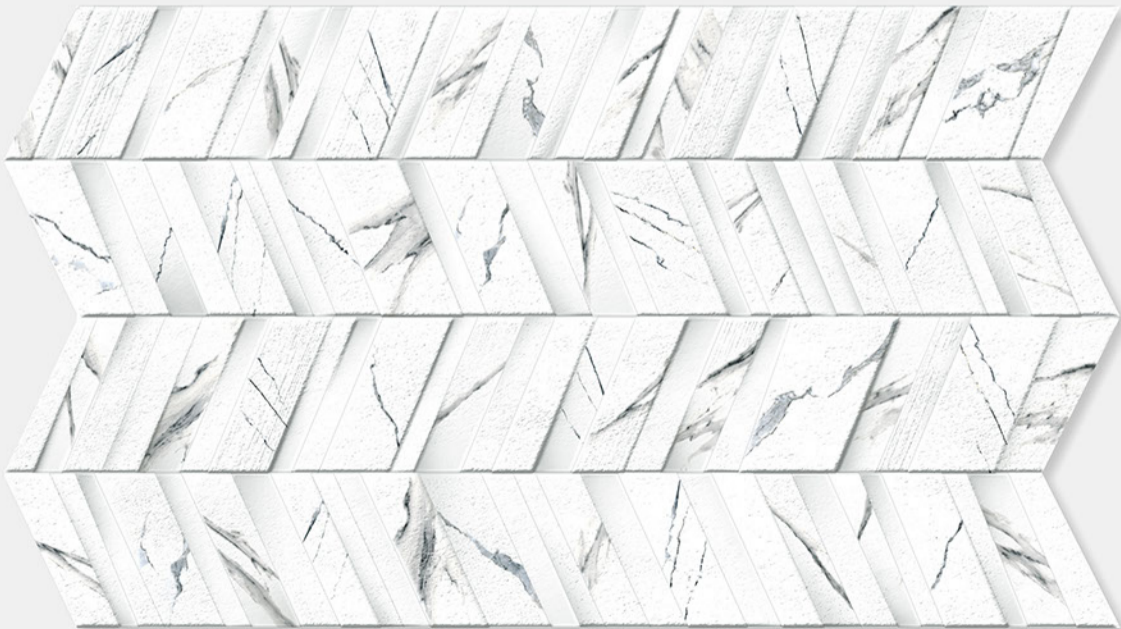

Random design

High Definition

Digital tech.

Wall Tiles

Beautiful
Architecture choice

NOVALAKE
CERAMICA

12" x 22"

Indian ocean - 06